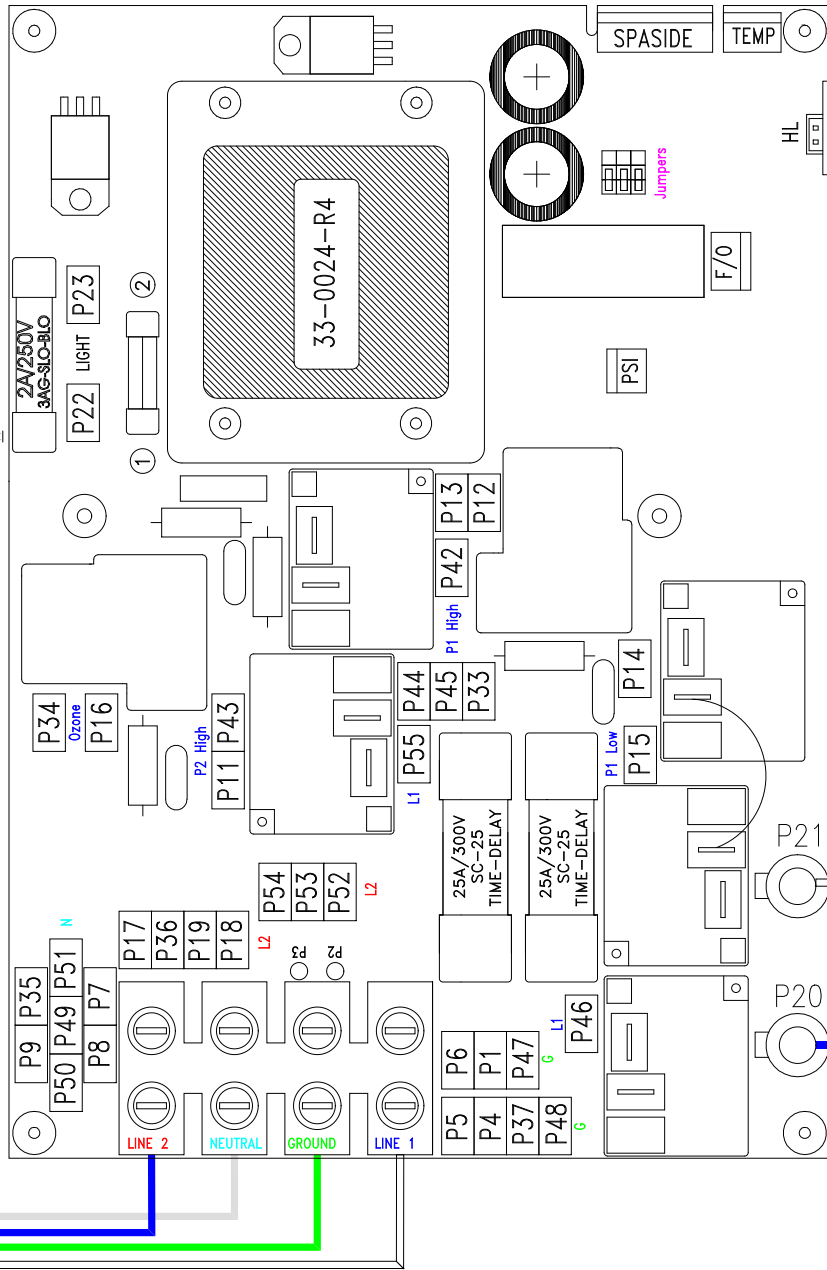

LEGEND	
	- 1/4" QUICK CONNECT
	- 1/4" QUICK CONNECT PIGGYBACK
	- FORK CONNECTOR
	- RING CONNECTOR
	- SOCKET CONNECTOR
	- PIN CONNECTOR

HYDRO-QUIP
CORONA, CA (909) 273-7575

Manufacture Notes:

Approved By:

Dwg. No.
JR23AH-AKMPQY

Drawn	Rev
BH	6
Date	03.24.05
Diagram No.	4906-J

Wire Color Code	
B - Black	G - Green
Br - Brown	Bl - Blue
R - Red	V - Violet
O - Orange	W - White
Y - Yellow	Gr - Gray