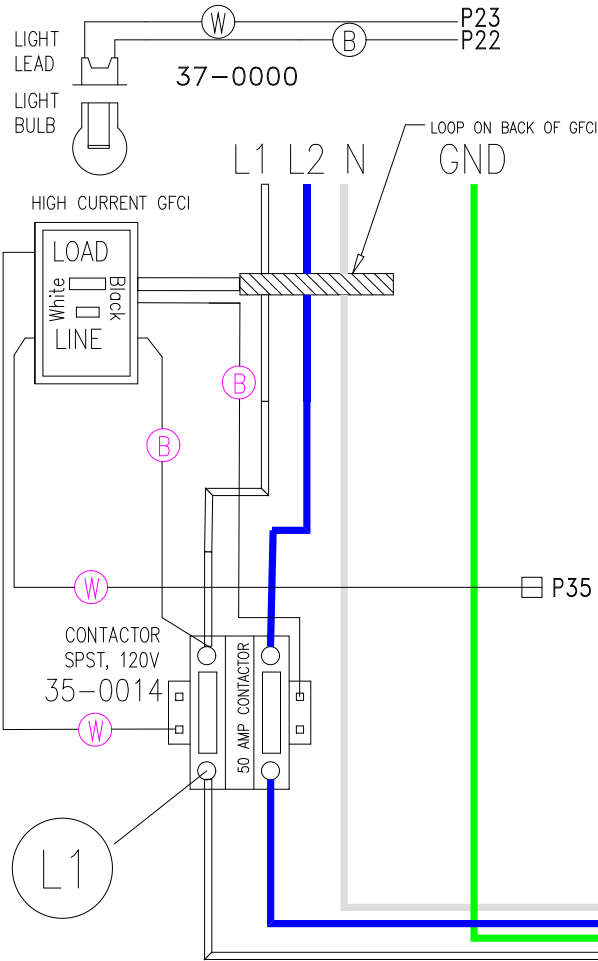

LEGEND	
	- 1/4" QUICK CONNECT
	- 1/4" QUICK CONNECT PIGGYBACK
	- FORK CONNECTOR
	- RING CONNECTOR
	- SOCKET CONNECTOR
	- PIN CONNECTOR

HYDRO-QUIP
CORONA, CA (909) 273-7575

Manufacture Notes:

Approved By:

Dwg. No.
JR23AH-AKMPQY

Drawn	Rev
BH	6
Date	03.24.05
Diagram No.	4906-J

Wire Color Code	
B - Black	G - Green
Br - Brown	Bl - Blue
R - Red	V - Violet
O - Orange	W - White
Y - Yellow	Gr - Gray