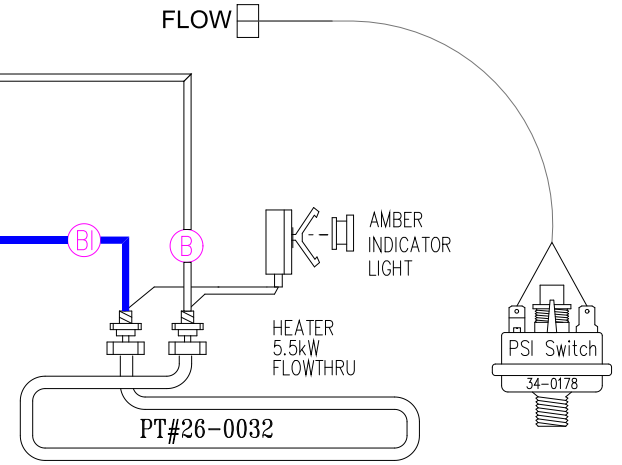

LEGEND	
	- 1/4" QUICK CONNECT
	- 1/4" QUICK CONNECT PIGGYBACK
	- FORK CONNECTOR
	- RING CONNECTOR
	- SOCKET CONNECTOR
	- PIN CONNECTOR

HYDRO-QUIP
CORONA, CA (909) 273-7575

Manufacture Notes:

Approved By:

Dwg. No.
JR23AH-AKMPQY

Drawn	Rev
BH	6
Date	03.24.05
Diagram No.	4906-J

Wire Color Code	
B - Black	G - Green
Br - Brown	Bl - Blue
R - Red	V - Violet
O - Orange	W - White
Y - Yellow	Gr - Gray