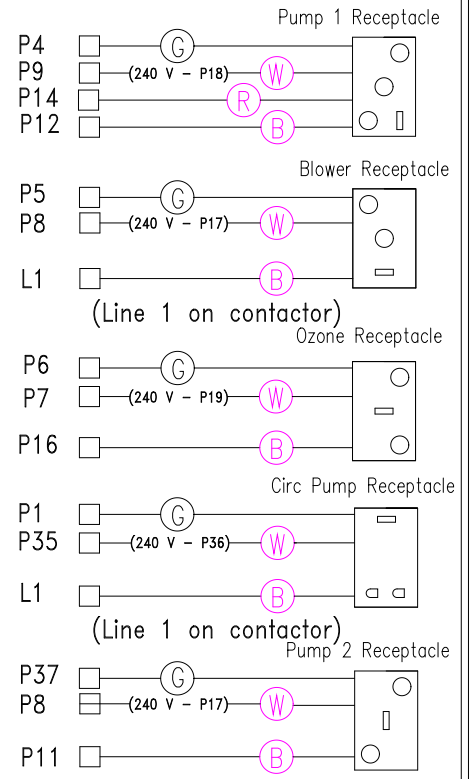

LEGEND	
	- 1/4" QUICK CONNECT
	- 1/4" QUICK CONNECT PIGGYBACK
	- FORK CONNECTOR
	- RING CONNECTOR
	- SOCKET CONNECTOR
	- PIN CONNECTOR

HYDRO-QUIP
CORONA, CA (909) 273-7575

Manufacture Notes:

Approved By:

Dwg. No.
JR23AH-AKMPQY

Drawn	Rev
BH	6
Date	03.24.05
Diagram No.	4906-J

Wire Color Code	
B - Black	G - Green
Br - Brown	Bl - Blue
R - Red	V - Violet
O - Orange	W - White
Y - Yellow	Gr - Gray